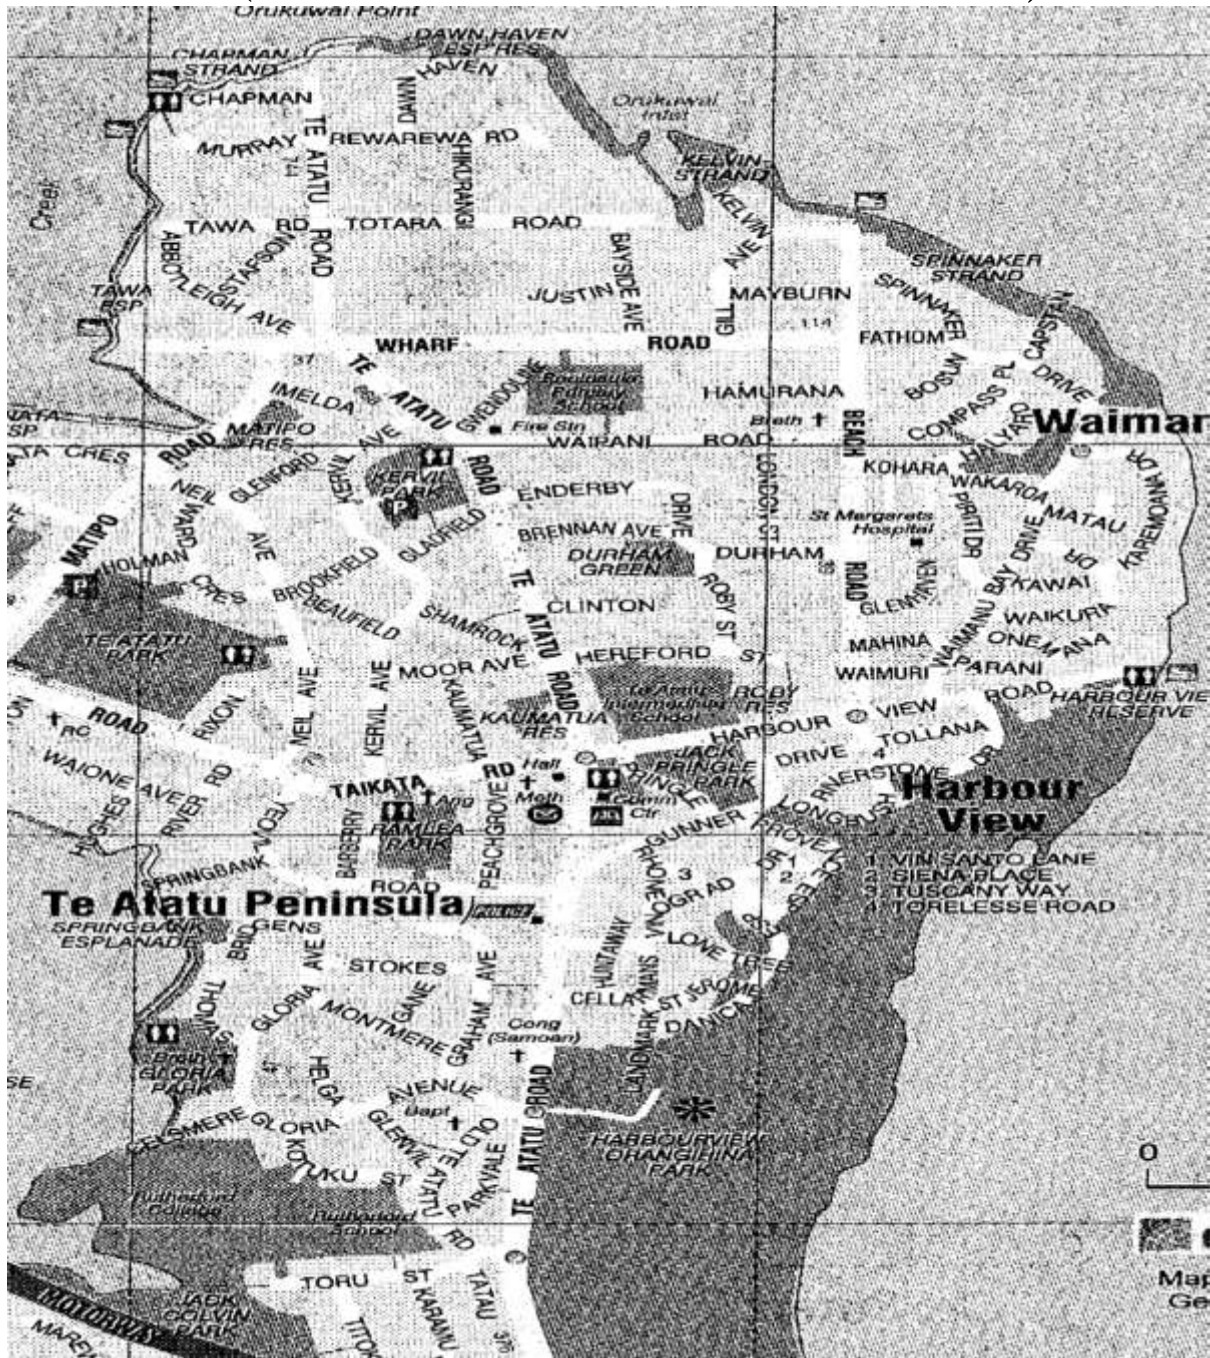

Pick up/drop off:

1. Te Atatu Library – 9.45 (p/u) 11.45 (d/o)
2. Servo Café - 9.50 (p/u) 11.50 (d/o)
3. Dairy up from Catholic Church – 9.55 (p/u) 11.55 d/o)
4. Dairy at Corner wharf and Te Atatu Rd- 10.00 (p/u) 12.00 (d/o)